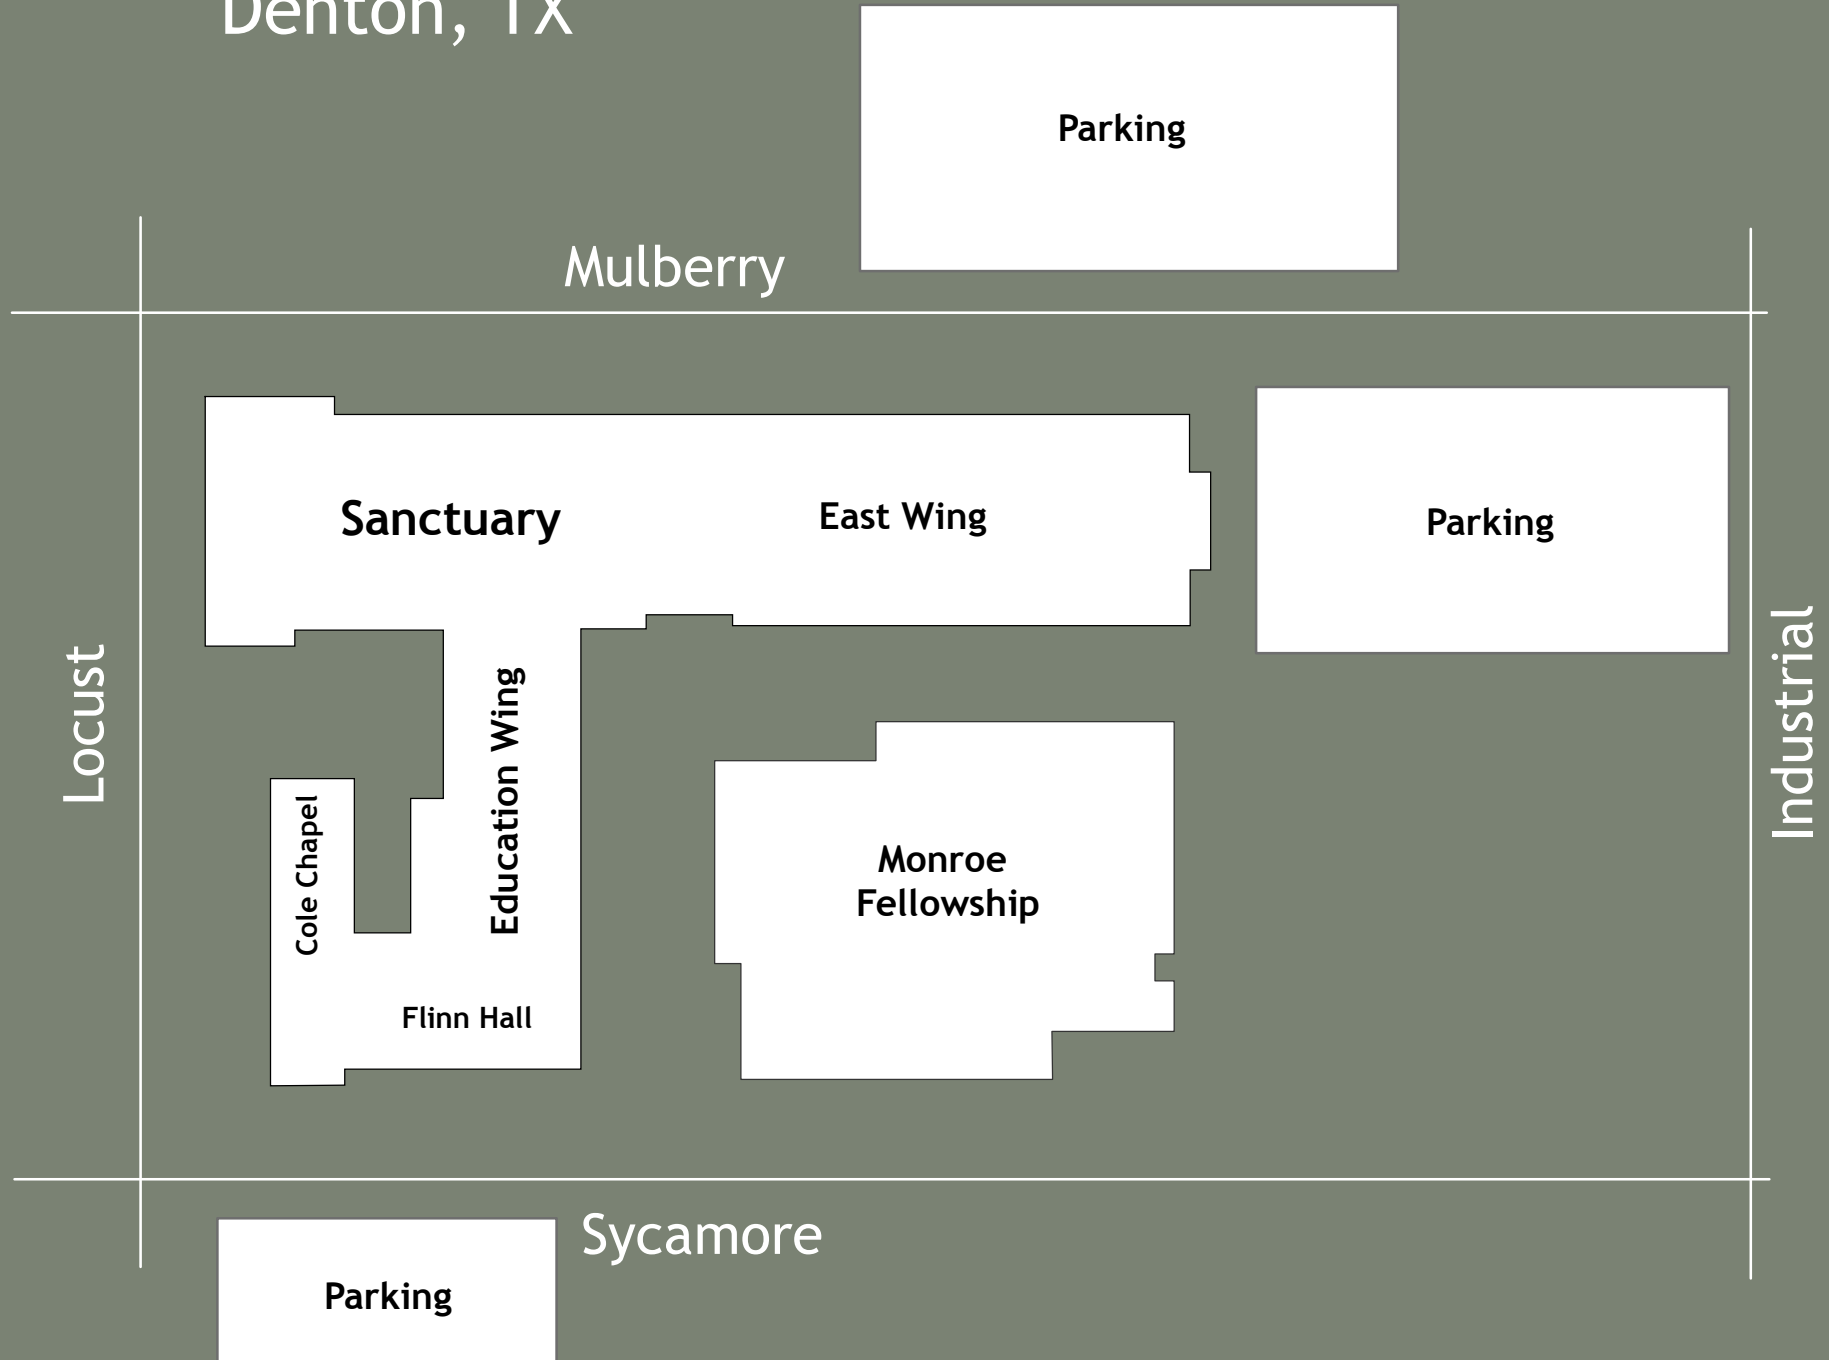

# First United Methodist Church Denton, TX

First Floor

**Elevator**

**Men's Restroom**

**Women's Restroom**

**Legend**

Multi Purpose	Children	Youth	Music	Adult	Offices

Second Floor

### **From Sanger, Gainesville or Oklahoma, Driving South on I-35:**

- At the junction with I-35E, continue south toward Dallas on I-35E.
- Take the Ft. Worth Drive/Hwy.377 exit
- Turn left to go under the freeway, driving on Ft. Worth Drive/Carroll Blvd.
- Turn right at the Mulberry Street traffic light (4<sup>th</sup> light from the interstate)
- Drive 2 blocks to Locust Street – the front on the church is located here.

### **From East 380**

- Take 380 (University Drive) to Carroll Blvd.
- Turn left, drive south to Mulberry Street.
- Turn left, drive two blocks to Locust Street.

### **From West 380**

- Take 380 (University Drive) to Carroll Blvd.
- Turn right, drive south to Mulberry Street.
- Turn left, drive two blocks to Locust Street.