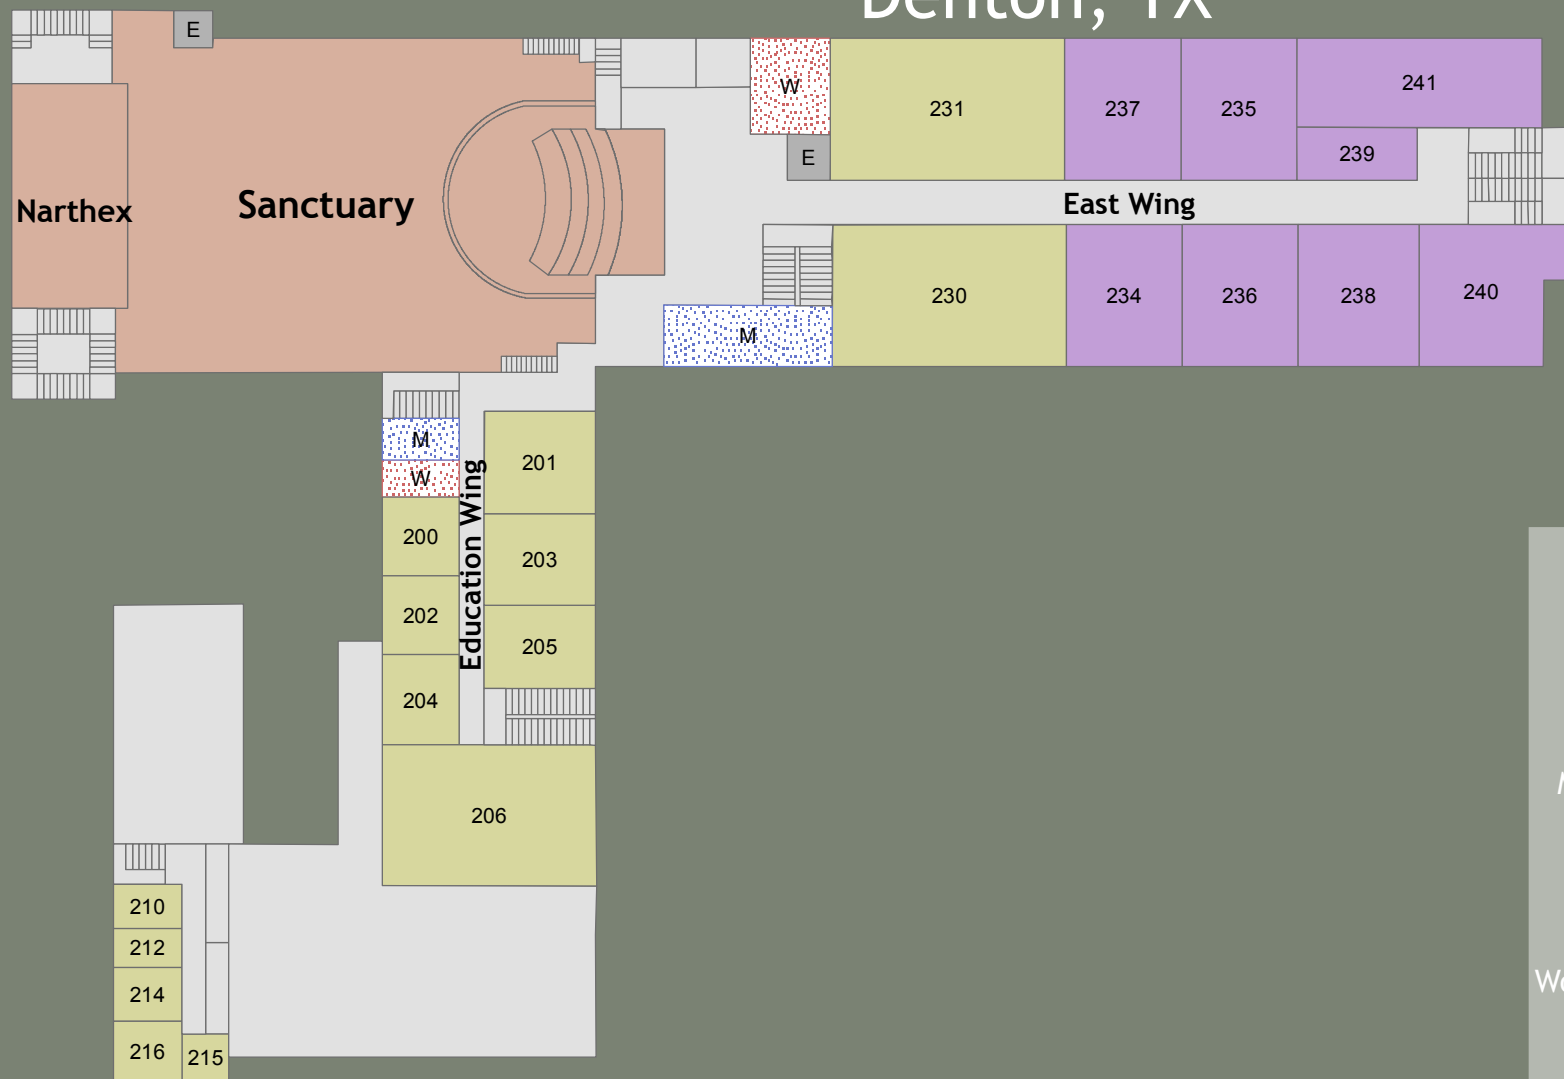

# First United Methodist Church Denton, TX

First Floor

**Elevator**

**Men's Restroom**

**Women's Restroom**

**Legend**

Multi Purpose	Children	Youth	Music	Adult	Offices

Second Floor

# First United Methodist Church Denton, TX

Elevator

Men's Restroom

Women's Restroom

Legend

Multi Purpose

Children

Youth

### **From East 380**

- Take 380 (University Drive) to Carroll Blvd.
- Turn left, drive south to Mulberry Street.
- Turn left, drive two blocks to Locust Street.

### **From West 380**

- Take 380 (University Drive) to Carroll Blvd.
- Turn right, drive south to Mulberry Street.
- Turn left, drive two blocks to Locust Street.