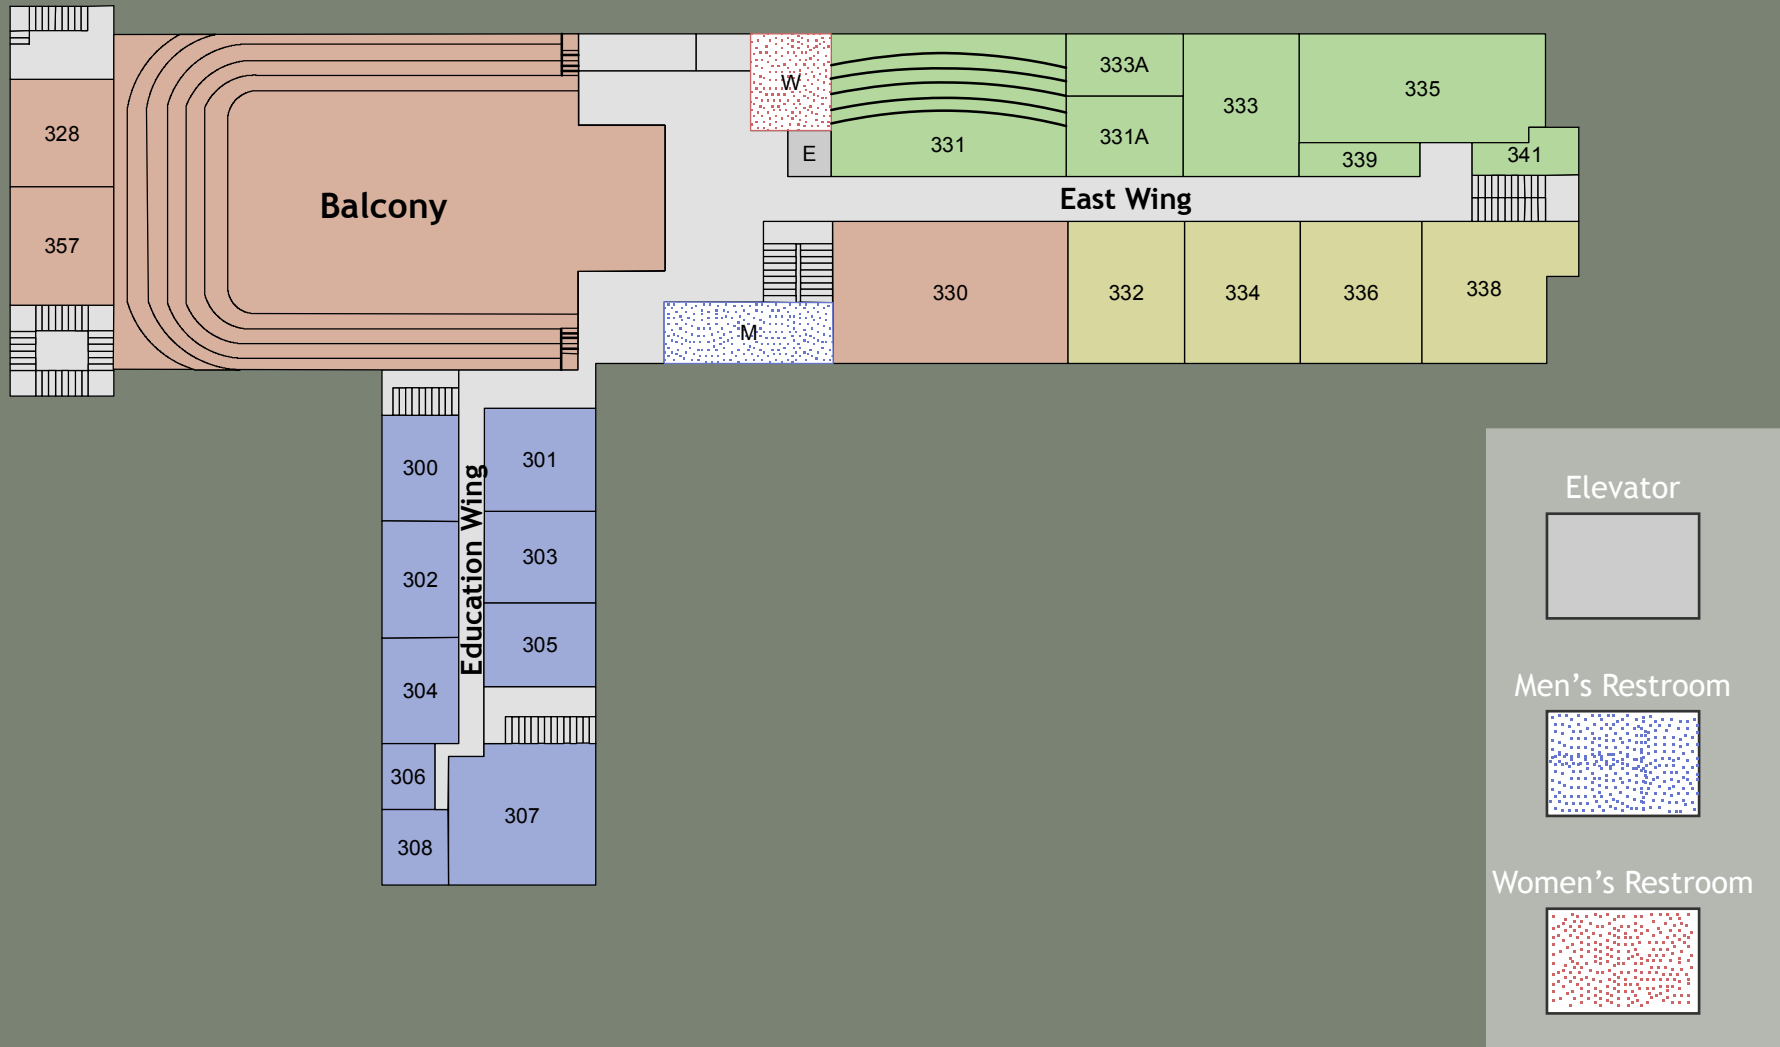

First United Methodist Church Denton, TX

Third Floor

Legend

Multi Purpose

Children

Youth

Music

Adult

Offices

Elevator

Men's Restroom

Women's Restroom